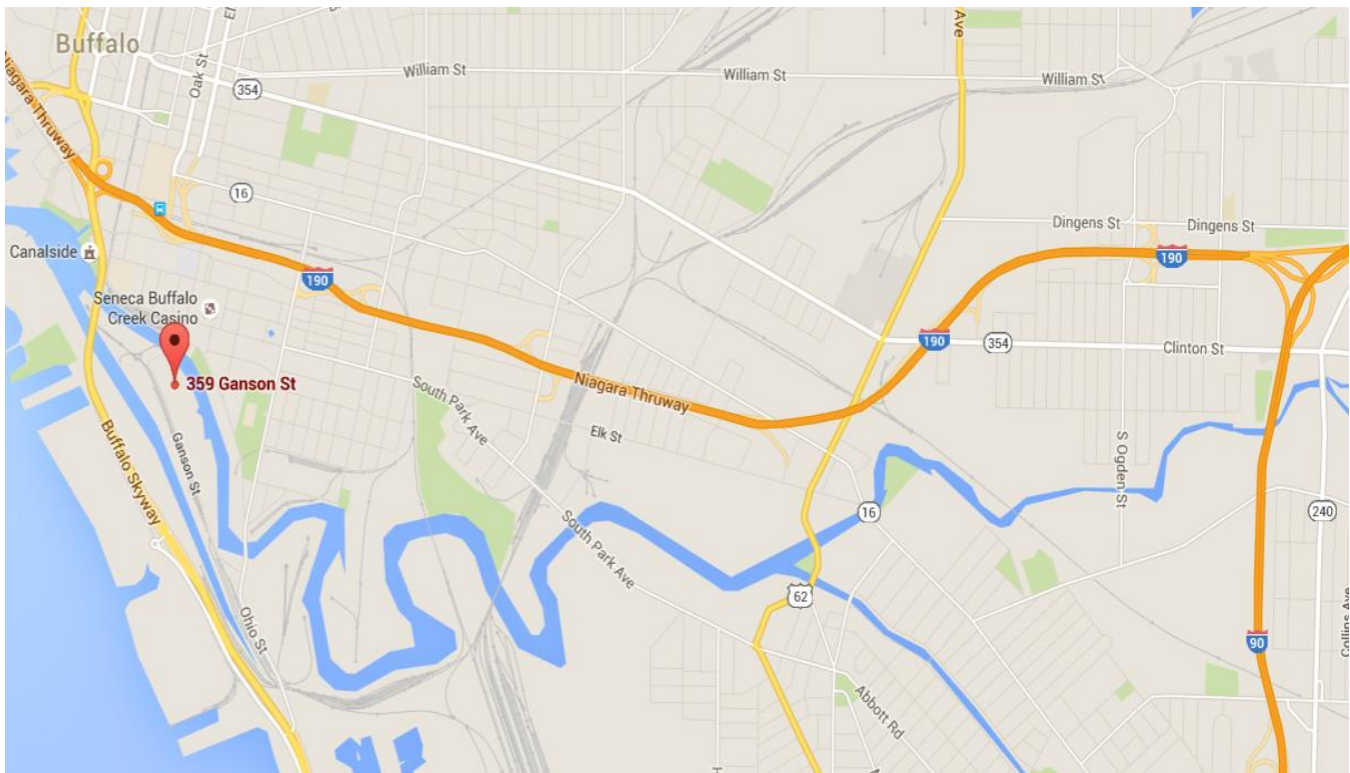

For interactive map click image

Cornerstone Ice Arena

1 Grigg Lewis Way
Lockport, NY 14094
(716) 438-7698

From the QEW: Take Queen Elizabeth Way toward Hamilton. Merge onto ON-405 E via EXIT 37 on the left toward Queenston/Lewiston U.S.A (Crossing into New York, United States). ON-405 E becomes I-190 S. Take the NY-31/Witmer Road exit, EXIT 24. Turn left onto NY-31/Witmer Rd. Continue to follow NY-31. Turn left onto Elm St. Elm St is just past Locust St. Turn right onto Chestnut St. 34 CHESTNUT ST is on the left.