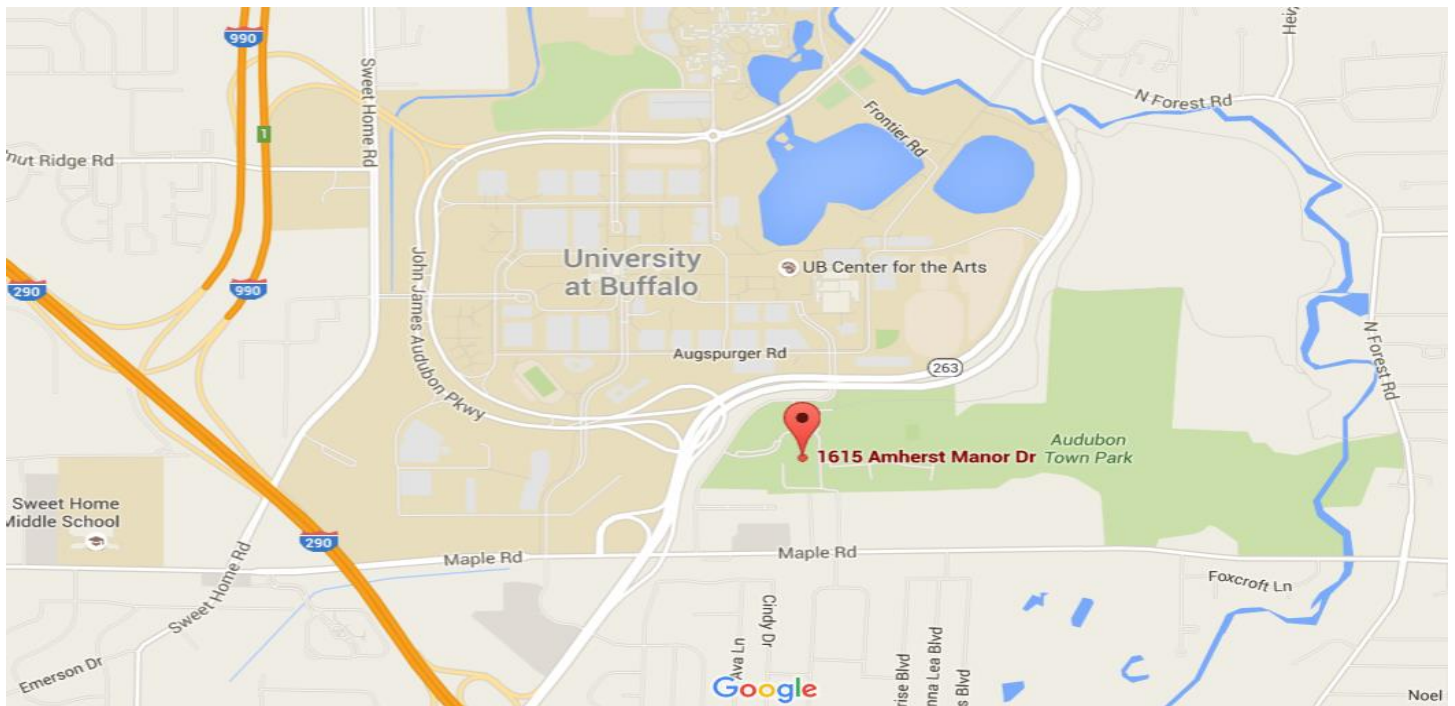

North Town Center

1615 Amherst Manor Drive
Williamsville, NY 14221
(716) 631-7555

From the QEW: Take QEW Niagara to Highway 405, exit 37 (Lewiston-Queenston bridge). Upon entering the United States you will be on Route 190. Follow 190 South for approximately 14 miles. Merge onto I-290 East/Youngmann Exwy via exit number 16 towards I-90/Tonawanda/Rochester. Go approximately 7 mile to exit 5b, Millersport HWY/RT-263 North exit. Take the Maple Road Ramp to end, then make right on Maple Road, then turn left on Amherst Manor Dr.

From I-90 Westbound: Take I-90 East to I-290 West/Youngmann Exwy via exit number 50 toward Niagara Falls. Follow I-290 West to exit 5b, Millersport HWY/RT-263 North exit. Take the Maple Road Ramp to end, then make right on Maple Road, then turn left on Amherst Manor Dr.

From I-90 Eastbound: Take I-90 West to I-290 West/Youngmann Exwy via exit number 50 toward Niagara Falls. Follow I-290 West to exit 5b, Millersport HWY/RT-263 North exit. Take the Maple Road Ramp to end, then make right on Maple Road, then turn left on Amherst Manor Dr.

For interactive map click image, (Ctrl, click)