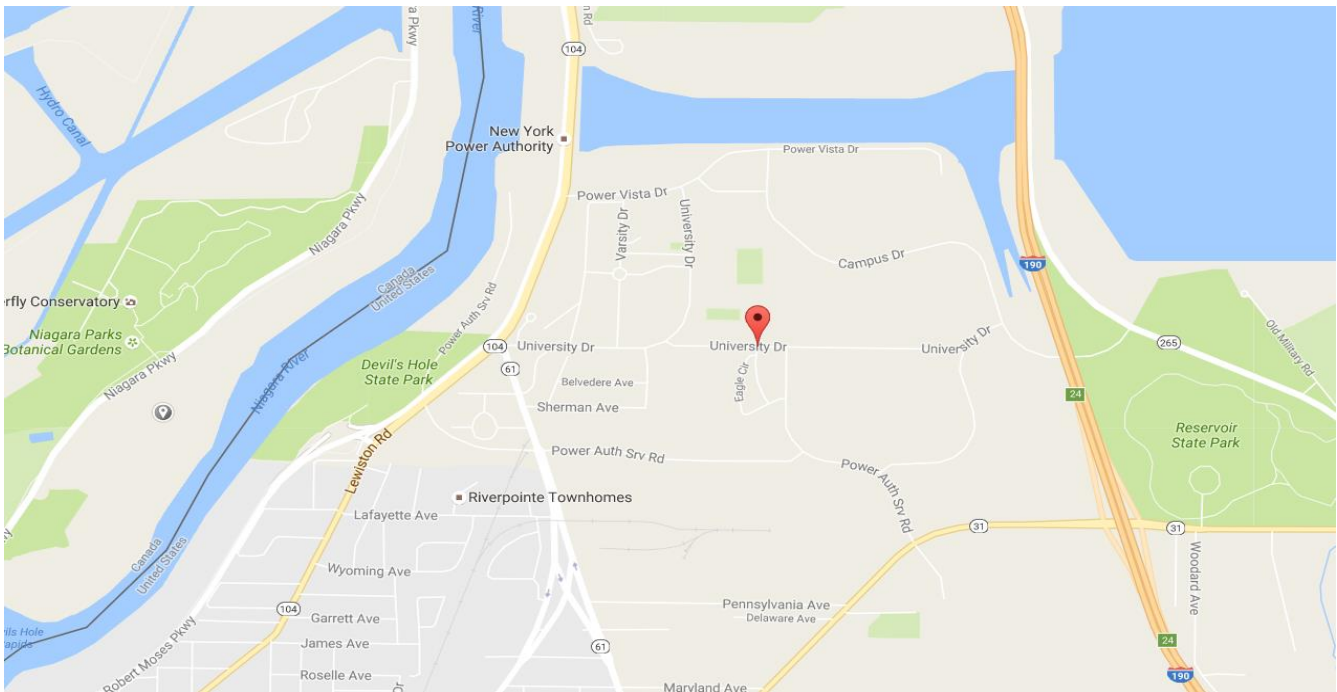

From I-90 Westbound: Take I-90 East to I-290 West/Youngmann Exwy via exit number 50 toward Niagara Falls. Follow I-190 North towards Niagara Falls. You will cross over Grand Island via two bridges, after the second bridge look for the Rt-31/Witmer Rd. exit. After exiting, head west on Witmer to Rt-61/Hyde Park Blvd. Right on Rt-61/Hyde Park Blvd. to University Dr. (entrance road to Niagara University). Right on University to Niagara University Ice Complex. Arena is on the right side of the road as the road curves to the left.

From I-90 Eastbound: Take I-90 West to I-290 West/Youngmann Exwy via exit number 50 toward Niagara Falls. Follow I-190 North towards Niagara Falls. You will cross over Grand Island via two bridges, after the second bridge look for the Rt-31/Witmer Rd. exit. After exiting, head west on Witmer to Rt-61/Hyde Park Blvd. Right on Rt-61/Hyde Park Blvd. to University Dr. (entrance road to Niagara University). Right on University to Niagara University Ice Complex. Arena is on the right side of the road as the road curves to the left.

For interactive map click image, (Ctrl, click)