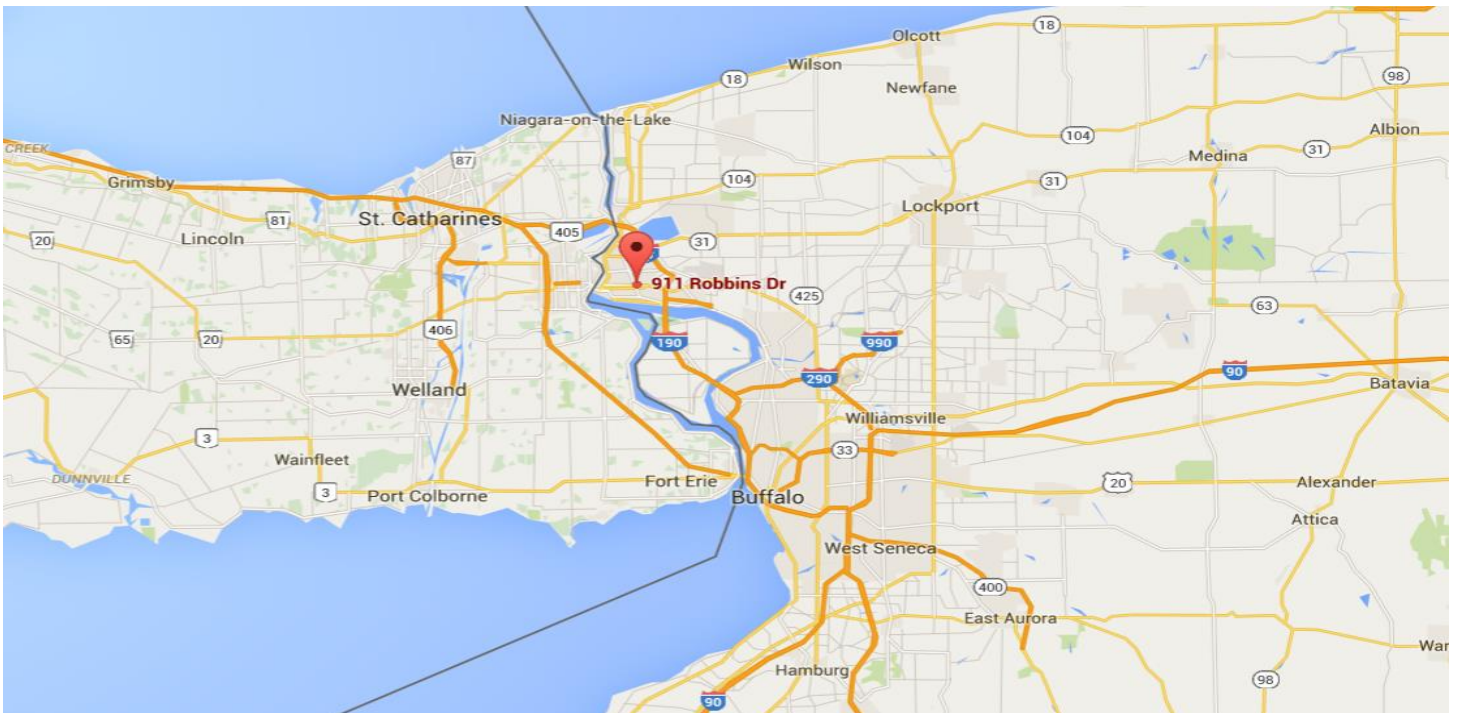

Hyde Park Ice Pavilion

911 Robbins Drive,
Niagara Falls, NY
(716) 285-0715

From the QEW: Take QEW Niagara to Highway 405, exit 37 (Lewiston-Queenston bridge). Upon entering the United States, you will be on Route 190. Follow I-190 South to the Porter Rd / Packard Rd Exit. Turn right at the second light onto Packard Rd (the first right will be Porter Rd; go across Porter to Packard). Take Packard Rd to US-62 (Niagara Falls Blvd). Turn right on US-62 to Robbins Dr. staying to the right at the "y" in Rd 62-A. Turn right on Robbins Dr and Hyde Park ice rink will be on the right

From I-90 Westbound: Take I-90 East to I-290 West/Youngmann Exwy via exit number 50 toward Niagara Falls. Follow I-190 North towards Niagara Falls. You will cross over Grand Island via two bridges, after the second bridge take the US-62/Niagara Falls Blvd exit. Turn left onto Niagara Falls Blvd. Follow Niagara Falls Blvd, to Pine Ave. by staying right at the "y" in Rd 62-A. Turn right on Robbins Dr and Hyde Park ice rink will be on the right.

From I-90 Eastbound: Take I-90 West to I-290 West/Youngmann Exwy via exit number 50 toward Niagara Falls. Follow I-190 North towards Niagara Falls. You will cross over Grand Island via two bridges, after the second bridge take the US-62/Niagara Falls Blvd exit. Turn left onto Niagara Falls Blvd. Follow Niagara Falls Blvd, to Pine Ave. by staying right at the "y" in Rd 62-A. Turn right on Robbins Dr and Hyde Park ice rink will be on the right.