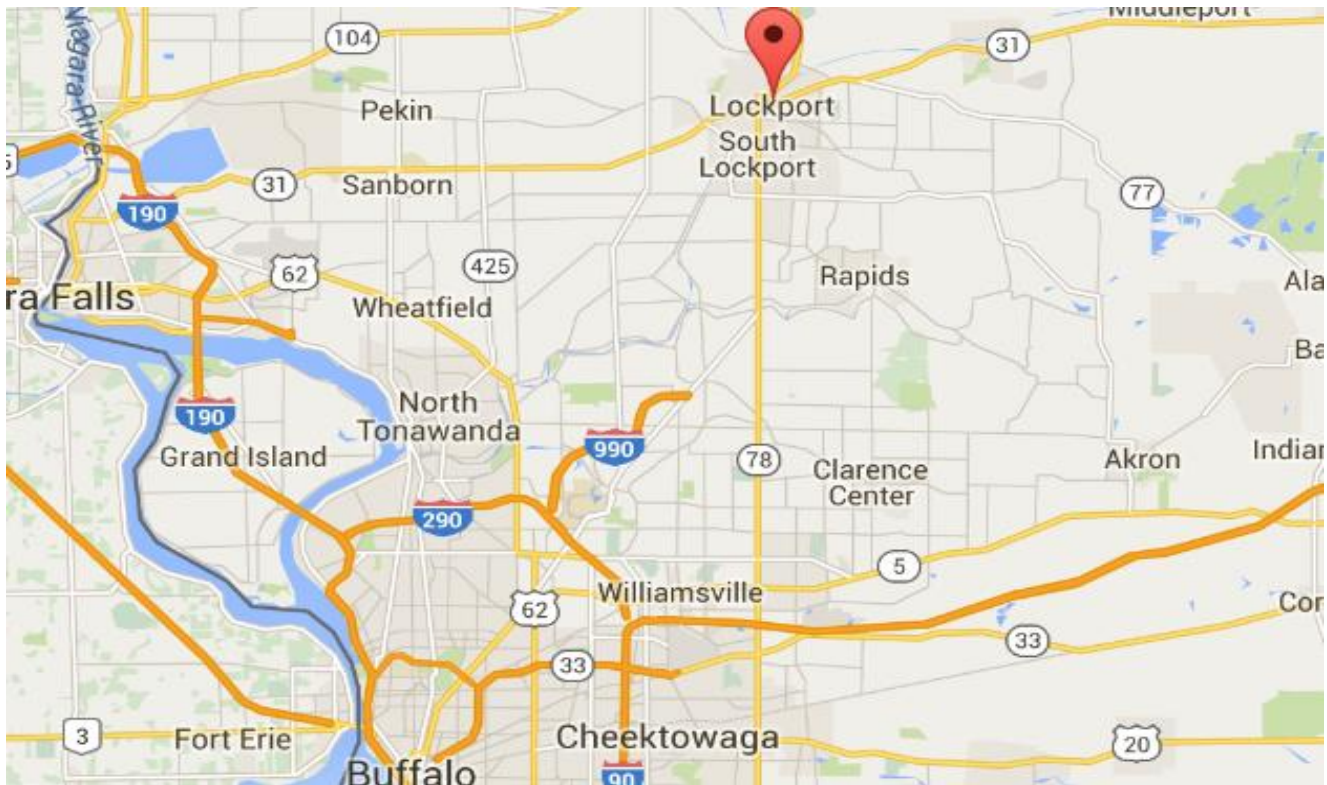

For interactive map click image, (Ctrl, click)