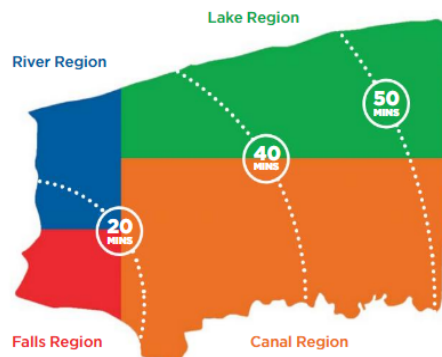

Niagara Jet City Cruises
555 Water Street
Youngstown, NY 14174
(855) 652-8687
niagarajet.com
*SEE OUR AD ON PAGE 22

**Niagara Power Vista - NYPA
Niagara Power Project**
5777 Lewiston Road
Lewiston, NY 14092
(716) 286-6661 | (866) 697-2386
nypa.gov/niagarapowervista
*SEE OUR AD ON PAGE 8

Old Fort Niagara
Fort Niagara State Park
102 Morrow Plaza
Youngstown, NY 14174
(716) 745-7611
oldfortniagara.org
*SEE OUR AD ON PAGE 34

One Niagara Welcome Center
360 Rainbow Boulevard
Niagara Falls, NY 14303
(716) 804-0008 | (866) 678-3974
nfwelcomecenter.com
*SEE OUR AD ON PAGE 47

Our Lady of Fatima Shrine
1023 Swann Road
Youngstown, NY 14174
(716) 754-7489
fatimashrine.com
*SEE OUR AD ON PAGE 43

Papa John's Pizza
240 First Street
Niagara Falls, NY 14303
(716) 371-4395
papajohns.com
*SEE OUR AD ON PAGE 53

Platter's Chocolate Factory
The Wurlitzer Building
908 Niagara Falls Boulevard
North Tonawanda, NY 14120
(716) 693-5391
platterschocolates.com
*SEE OUR AD ON PAGE 51

**Rainbow Air, Inc.
Helicopter Tours**
454 Main Street
Niagara Falls, NY 14301
(716) 284-2800
rainbowairinc.com
*SEE OUR AD ON PAGE 17

Seneca Niagara Resort & Casino
310 Fourth Street
Niagara Falls, NY 14303
(716) 299-1100 | (877) 873-6322
senecaniagaracasino.com
*SEE OUR AD ON PAGE 56

Whirlpool Jet Boat Tours
115 South Water Street
Lewiston, NY 14092
(888) 438-4444
whirlpooljet.com
*SEE OUR AD ON PAGE 16